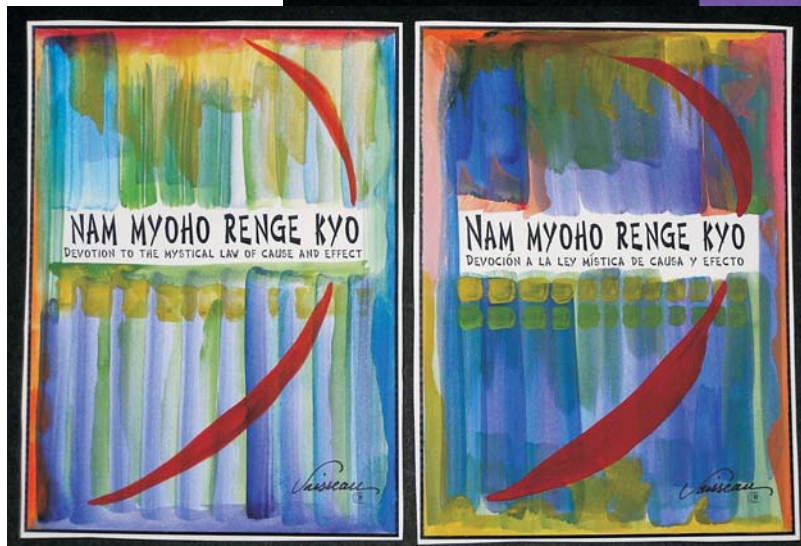

# Heartful Art

ASSISTING PEOPLE EVERYWHERE TO EMPOWER THEMSELVES AND OTHERS  
 160 Horn Avenue, Petaluma, CA 94952 ❖ 707.766.8398 Fax: 707.766.8407  
 Art by *Raphaella Vaisseau* ... to inspire, uplift, empower  
[www.heartfulart.com](http://www.heartfulart.com) ❖ [raphaella@heartfulart.com](mailto:raphaella@heartfulart.com)

## Nichiren Buddhism

Nam Myoho Renge Kyo is the message of the Lotus Sutra, chanted "to manifest the enlightenment of the Buddha" in a person's own life. A person can first transform his or herself and, by so doing, eventually create peace and prosperity in societies throughout the world.

Below the chant is written : "Devotion to the mystical law of cause and effect" in either English or Spanish

- Nam Myoho Renge Kyo
- \_\_\_ \$5 magnet, English
- \_\_\_ \$5 magnet, Spanish
- \_\_\_ \$7 5x5 quote, English
- \_\_\_ \$7 5x5 quote, Spanish
- \_\_\_ \$12 5x7 quote, English
- \_\_\_ \$12 5x7 quote, Spanish
- \_\_\_ \$18 8x8 quote, English
- \_\_\_ \$18 8x8 quote, Spanish
- \_\_\_ \$8 5x7 poster, English
- \_\_\_ \$8 5x7 poster, Spanish