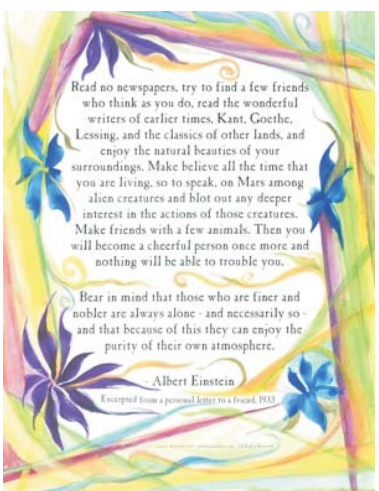

Heartful Art

Retail: $12 each - envelope included

ASSISTING PEOPLE EVERYWHERE TO EMPOWER THEMSELVES AND OTHERS

www.heartfulart.com • raphaella@heartfulart.com • Cell 941.993.7001

Posters - Medium 8-1/2 x 11 - Page 10

For more posters and more views, visit www.heartfulart.com, click on "Here's the Art" to get to online store:

<http://www.heartfulart.com/Merchant2/merchant.mv>

Click on "Posters - medium (8-1/2 x 11)"

<http://www.heartfulart.com/Merchant2/merchant.mv?Screen=CTGY&Store_Code=heartfulart&Category_Code=16>

Original Creations of Art by Raphaella Vasseau © 1991-2010 - All Rights Reserved