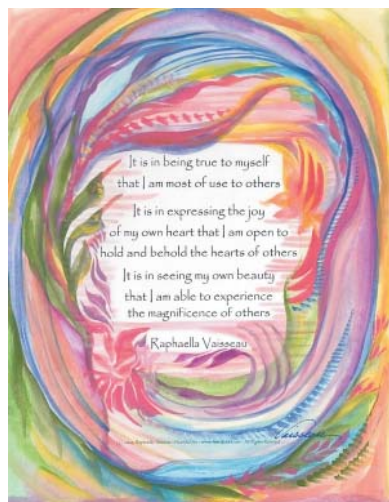

Heartful Art

Retail: $12 each - envelope included

ASSISTING PEOPLE EVERYWHERE TO EMPOWER THEMSELVES AND OTHERS

www.heartfulart.com • raphaella@heartfulart.com • Cell 941.993.7001

Posters - Medium 8-1/2 x 11 - Page 6

For more posters and more views, visit www.heartfulart.com, click on "Here's the Art" to get to online store:

<http://www.heartfulart.com/Merchant2/merchant.mv>

Click on "Posters - medium (8-1/2 x 11)"

<http://www.heartfulart.com/Merchant2/merchant.mv?Screen=CTGY&Store_Code=heartfulart&Category_Code=16>

Original Creations of Art by Raphaella Vaisseau © 1991-2010 - All Rights Reserved