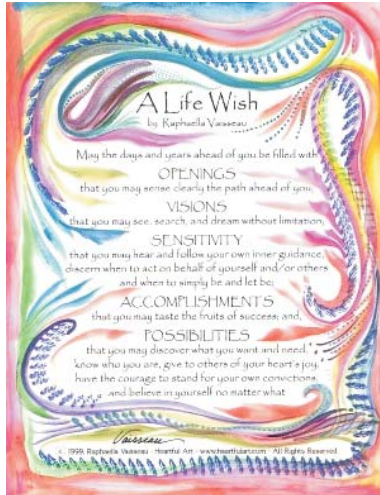

Heartful Art

Retail: $12 each - envelope included

ASSISTING PEOPLE EVERYWHERE TO EMPOWER THEMSELVES AND OTHERS

www.heartfulart.com • raphaella@heartfulart.com • Cell 941.993.7001

Posters - Medium 8-1/2 x 11 - Page 7

For more posters and more views, visit www.heartfulart.com, click on "Here's the Art" to get to online store:

<http://www.heartfulart.com/Merchant2/merchant.mv>

Click on "Posters - medium (8-1/2 x 11)"

<http://www.heartfulart.com/Merchant2/merchant.mv?Screen=CTGY&Store_Code=heartfulart&Category_Code=16>

Original Creations of Art by Raphaella Vaisseau © 1991-2010 - All Rights Reserved