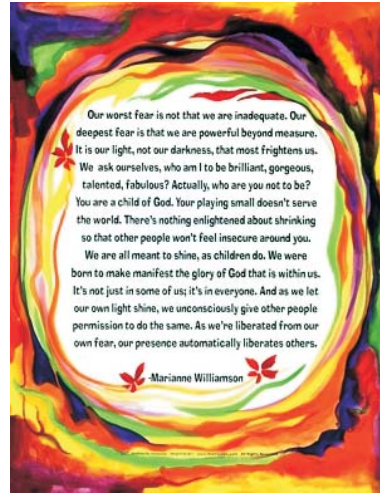

Heartful Art

Retail: $12 each - envelope included

ASSISTING PEOPLE EVERYWHERE TO EMPOWER THEMSELVES AND OTHERS

www.heartfulart.com • raphaella@heartfulart.com • Cell 941.993.7001

Posters - Medium 8-1/2 x 11 - Page 9

For more posters and more views, visit www.heartfulart.com, click on "Here's the Art" to get to online store:

<http://www.heartfulart.com/Merchant2/merchant.mv>

Click on "Posters - medium (8-1/2 x 11)"

<http://www.heartfulart.com/Merchant2/merchant.mv?Screen=CTGY&Store_Code=heartfulart&Category_Code=16>

Original Creations of Art by Raphaella Vaisseau © 1991-2010 - All Rights Reserved